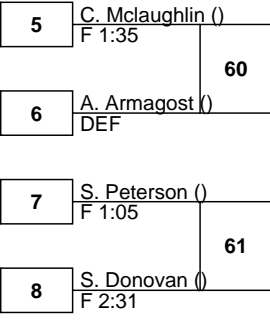

PIAA AA District 10 Section III

AA

106

Hunter Thompson (11) 24-4

Titusville

Shane Hoban (11) 4-18

Cochran

Henry Piatt (11) 14-10