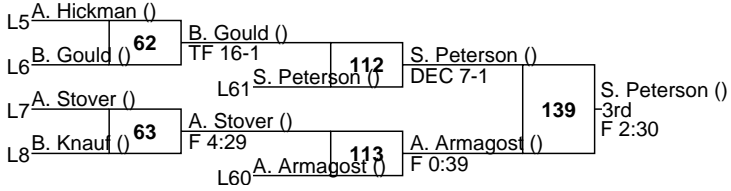

PIAA AA District 10 Section III

AA

106

Hunter Thompson (11) 24-4

Titusville

Shane Hoban (11) 4-18

Cochran

Henry Piatt (11) 14-10